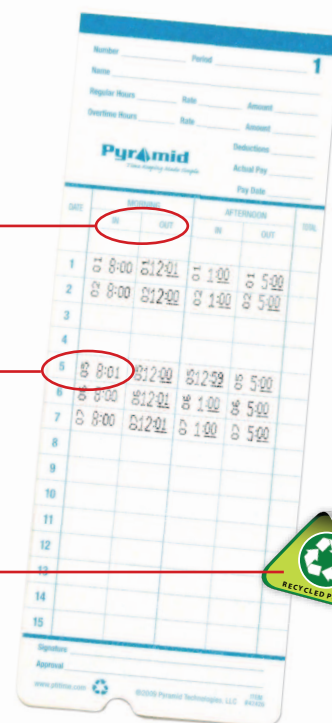

TRACKS SIMPLE
IN/OUT PUNCHES

PUNCH DATE MATCHES
CALENDAR DATE

RECYCLED
CARD STOCK